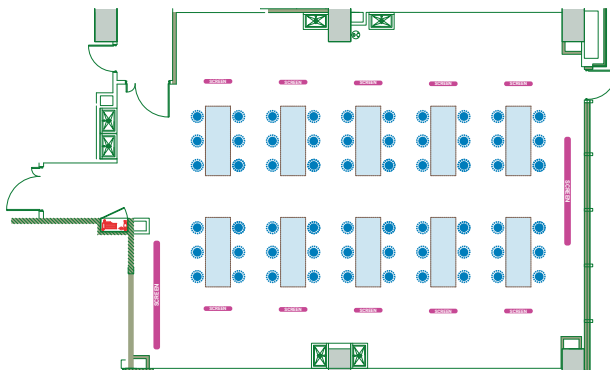

Surgical Skills Laboratory

Ideal for Human Tissue Based Training

- Venue Type:** Anatomical Laboratory
- Maximum Capacity:** 53 Participants
- Size:** 2,221 Square Feet
- Amenities:** Two (2) Projection Screens & ten (10) Ceiling Suspended Display Screens (1 for each table) wireless presentation with mobile mirroring capability, & one (1) interactive screen and Audio System
- Parking:** VIP Parking will be provided complimentary on the forecourt. Dubai Health Care City also provides a number of paid parking options for delegate guests

Complimentary Meeting Room accommodating up to 8 people

Disclaimer: Layout is for illustrative purpose only