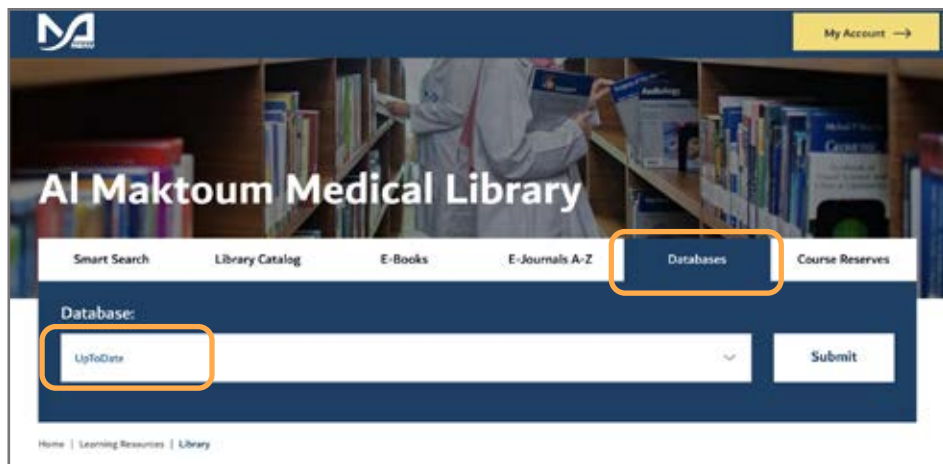

QUICK GUIDE

How to access UpToDate

1. Go to the Library's website
<https://www.mbru.ac.ae/library>
2. Click on the "Databases"
select **UpToDate** from the drop down menu.
3. Login with your credentials.