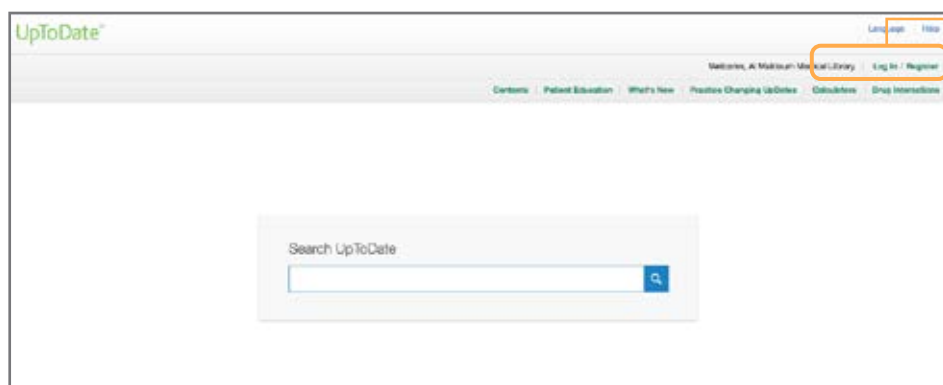

QUICK GUIDE

How to access UpToDate

1. Go to the Library's website
<https://www.mbru.ac.ae/library>
2. Click on the "Databases"
select **UpToDate** from the drop down menu.
3. Login with your credentials.