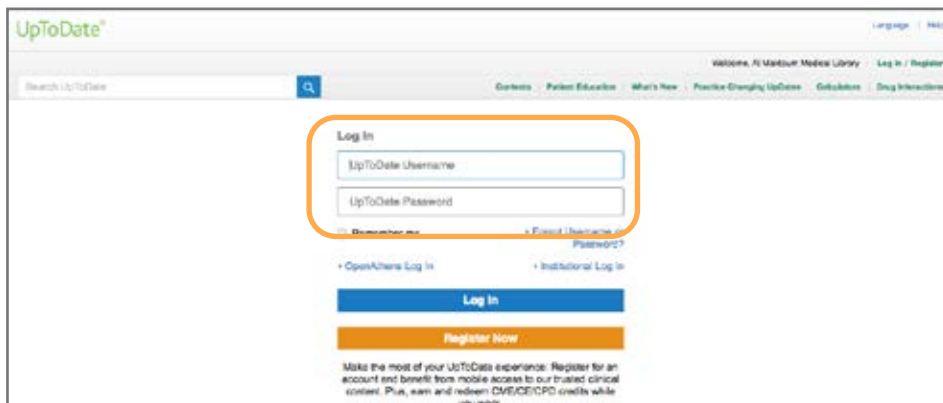

5. Log In to UpToDate Account

Use your UpToDate credentials to log in to UpToDate.

UpToDate Mobile App available on the App Store and Google Play

جامعة محمد بن راشد
للطب والعلوم الصحية
MOHAMMED BIN RASHID UNIVERSITY
OF MEDICINE AND HEALTH SCIENCES