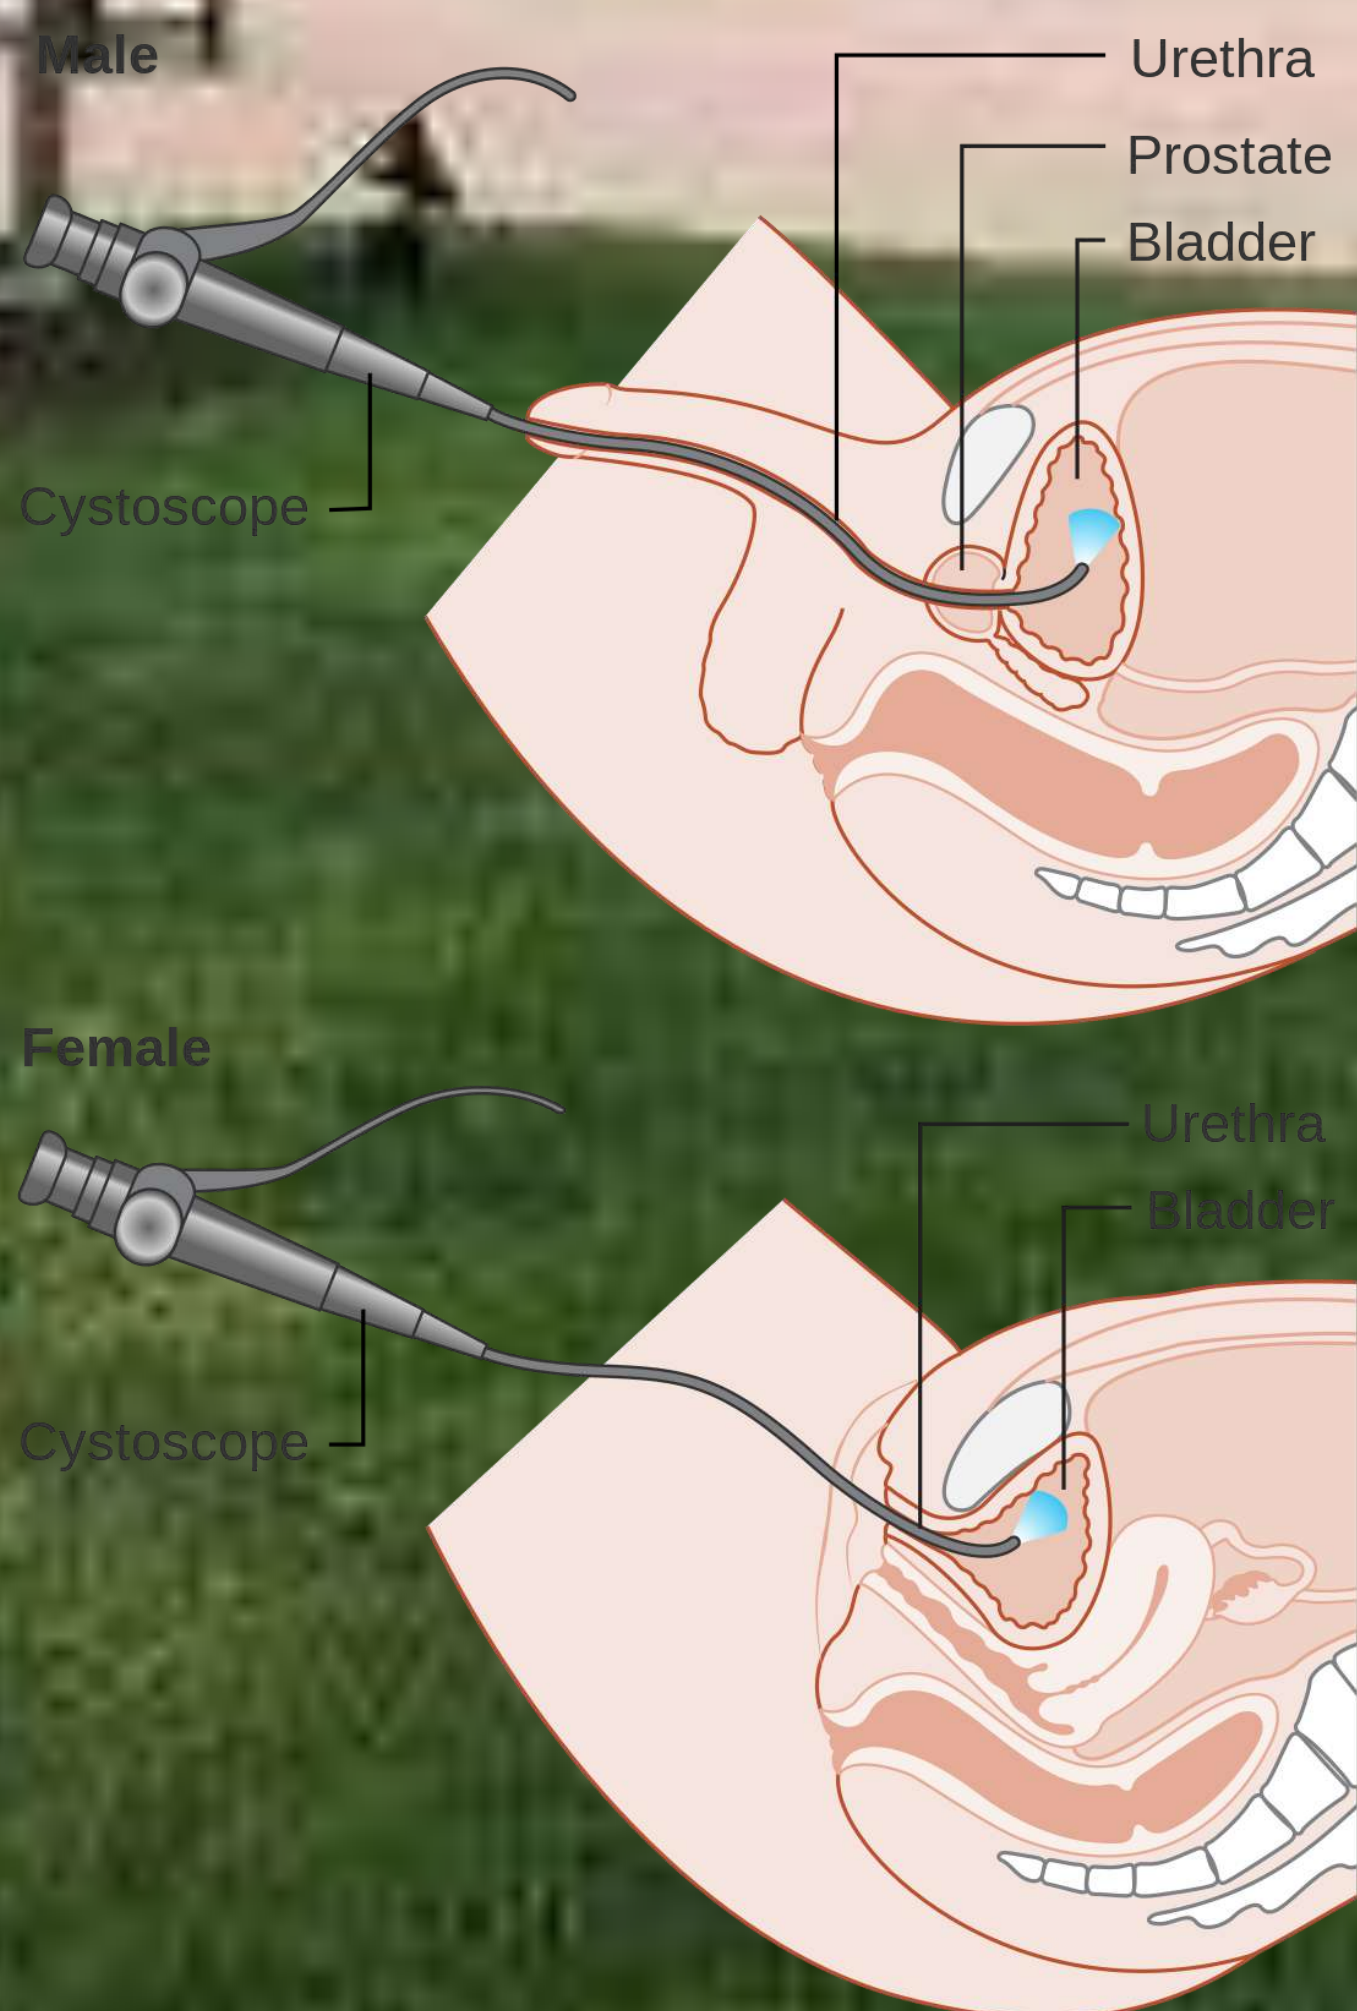

ROSWELL PARK CANCER INSTITUTE, NY, USA

Zain Khan

Dr. Khurshid Guru, Urology

Why Roswell Park?

Roswell Park Cancer Institute is well known for its constant pioneering in cancer treatment and surgery. Observing Dr Khurshid Guru, a Genitourinary Surgeon, would have given me exposure to urology and surgery

Experiences in Roswell Park

I had undergone an observer-ship under Dr. Khurshid Guru. I had seen how a GU surgeon operates in the theater and in clinic, and I have also visited ATLAS labs, seeing potential innovations in surgical equipment and a urological study. I have seen cystoscopies, a urodynamics study, product design for surgical instruments, and seen the Da Vinci Surgical Robot.

Outside Roswell

Buffalo, New York is a very small suburban city within the state, and it has many diverse communities within the city which was enjoyable to visit.